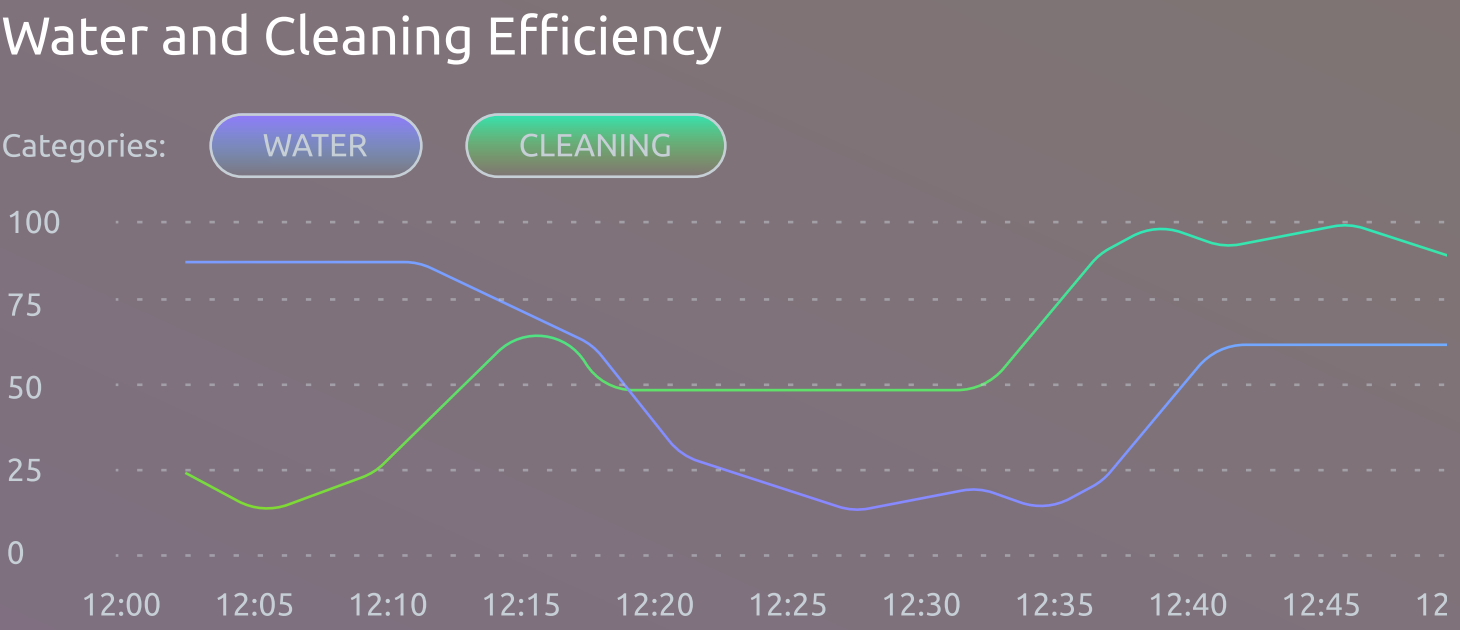

Information

Support

●	Android Resting	IP Address: R3-1234 Battery: 100%	Disconnect
●	Android Cleaning	IP Address: Q7-5678 Battery: 90%	Running
●	IOS Resting	IP Address: J9-9101 Battery: 80%	Disconnect
●	IOS Resting	IP Address: 11C-9876 Battery: 75%	Disconnect
●	IOS Resting	IP Address: D6-6754 Battery: 62%	Disconnect

Irfan Ahsan
ADMIN

Reminders

Workshop
8:00 AM - 12:00 PM

Homework
8:00 AM - 12:00 PM

**Upgrade
to Premium**

Analytics Screen

- Camera
- Activity Logs
- Error Logs

Analytics Screen

- Menu
- Notifications
- Messages
- Settings

Robots: Robot A
Companies: Company A
Countries: Country A

SPEED RANGE

Network	80%
Speech	90%
Vision	70%
Air	90%
Water	80%
Speed	90%
Sensor	100%
Battery	80%

- 🏠
- 🧠
- 🤖
- 📊
- 📝
- +