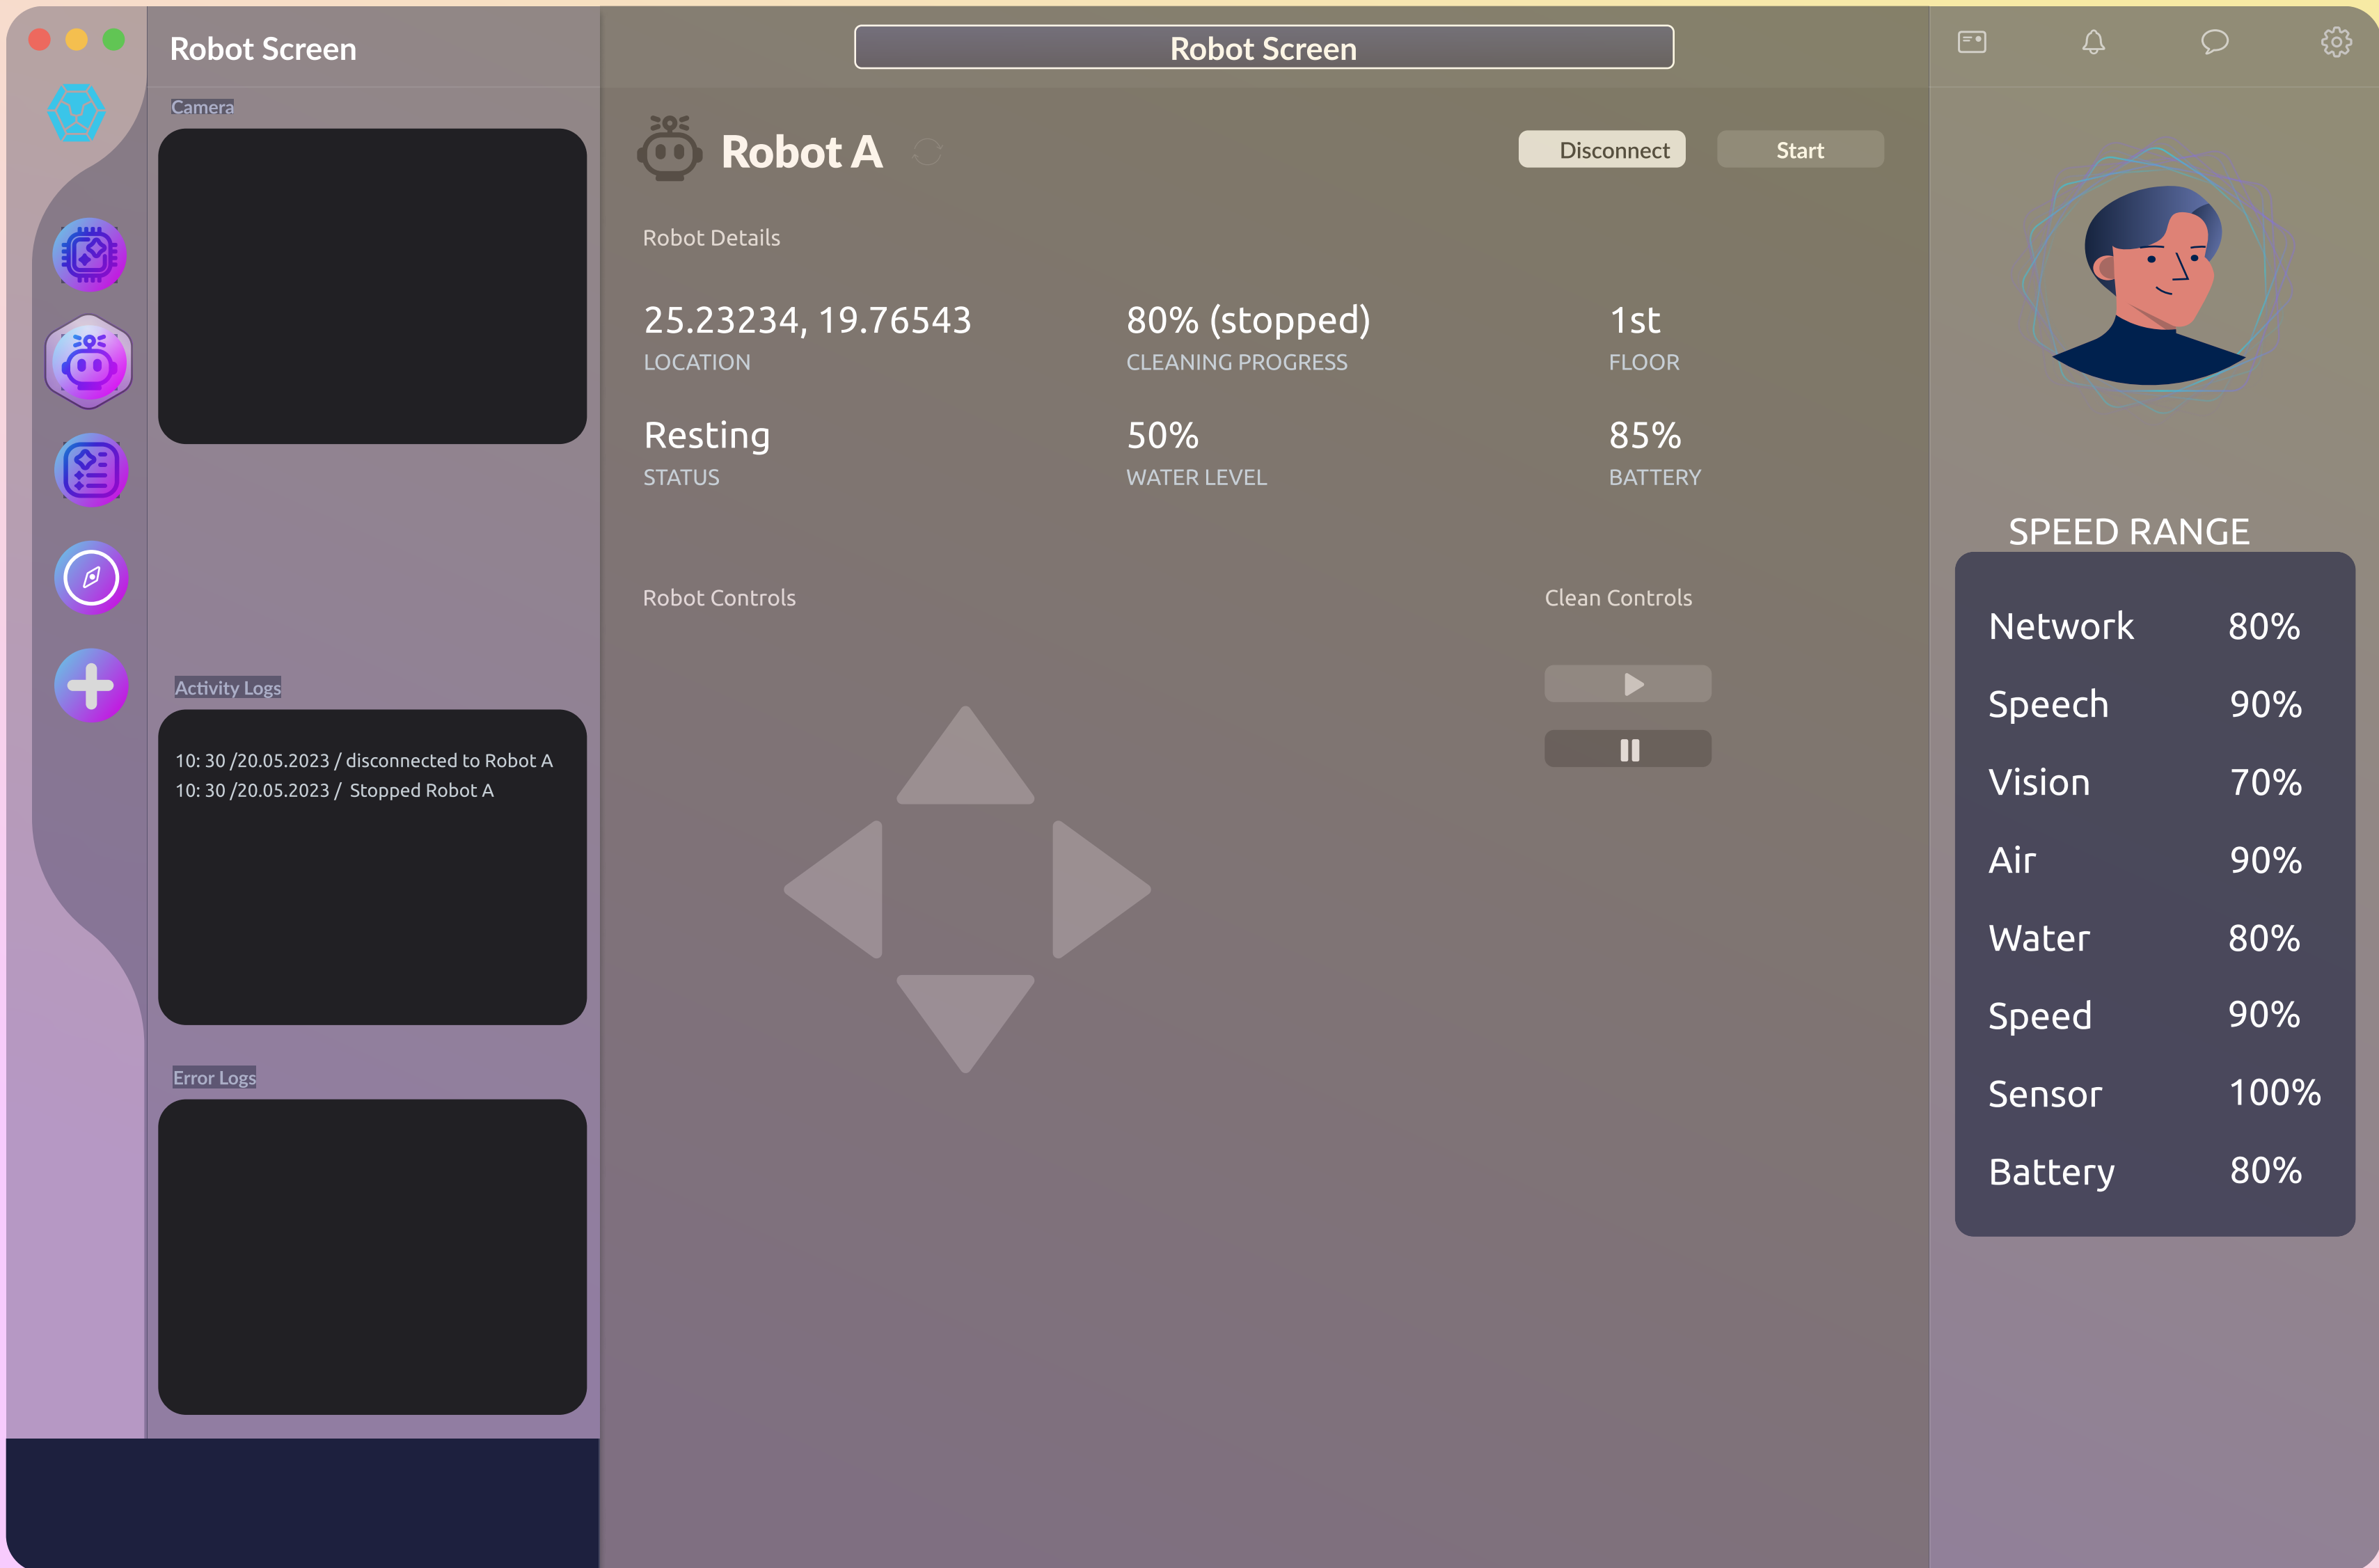

Robot Screen

Camera